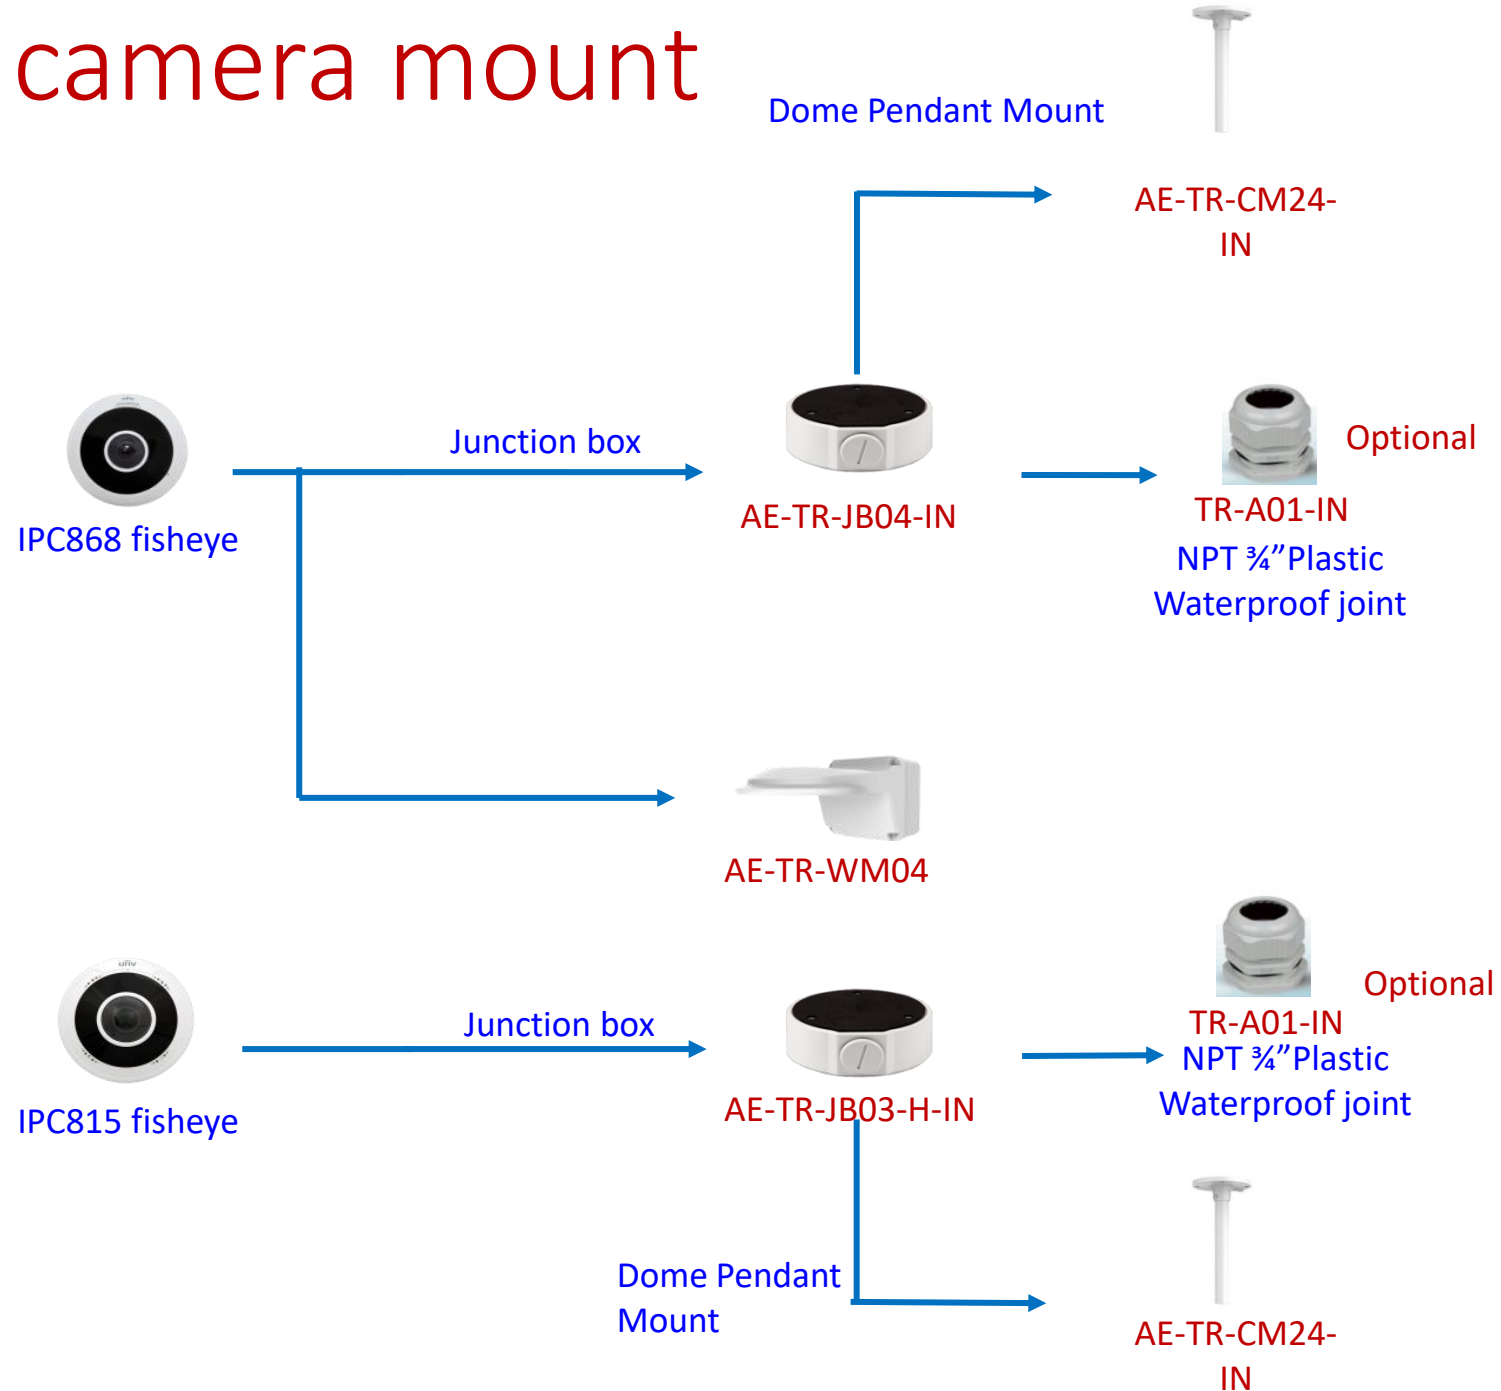

Uniview IPC Accessories Guide

2021-07-22

Dome camera mount

Dome camera mount

Dome camera mount

Eyeball
IPC363X

Mini PTZ series
IPC641X

Harness Free
IPC353X

Dome Pendant Mount

AE-TR-CM24-IN

AE-TR-JB03-H-IN

AE-TR-JB07+AE-TR-WM03-B

AE-TR-WM03-B

NPT 3/4" Plastic
Waterproof joint

Optional

AE-TR-A01-IN

Pole mount

AE-TR-UP06-IN

Fisheye camera mount

Bullet camera mount

Mini Bullet camera mount

Outdoor mini PTZ camera mount

IPC675LFW-AX4DUPKC-VG

AE-TR-JB07-IN

In-ceiling mount

AE-TR-FM200-IN

Indoor PTZ camera mount

Positioning system mount

IPC7622 Series

Pedestal installation

No accessory

It is necessary to ensure that the mounting base is firm enough