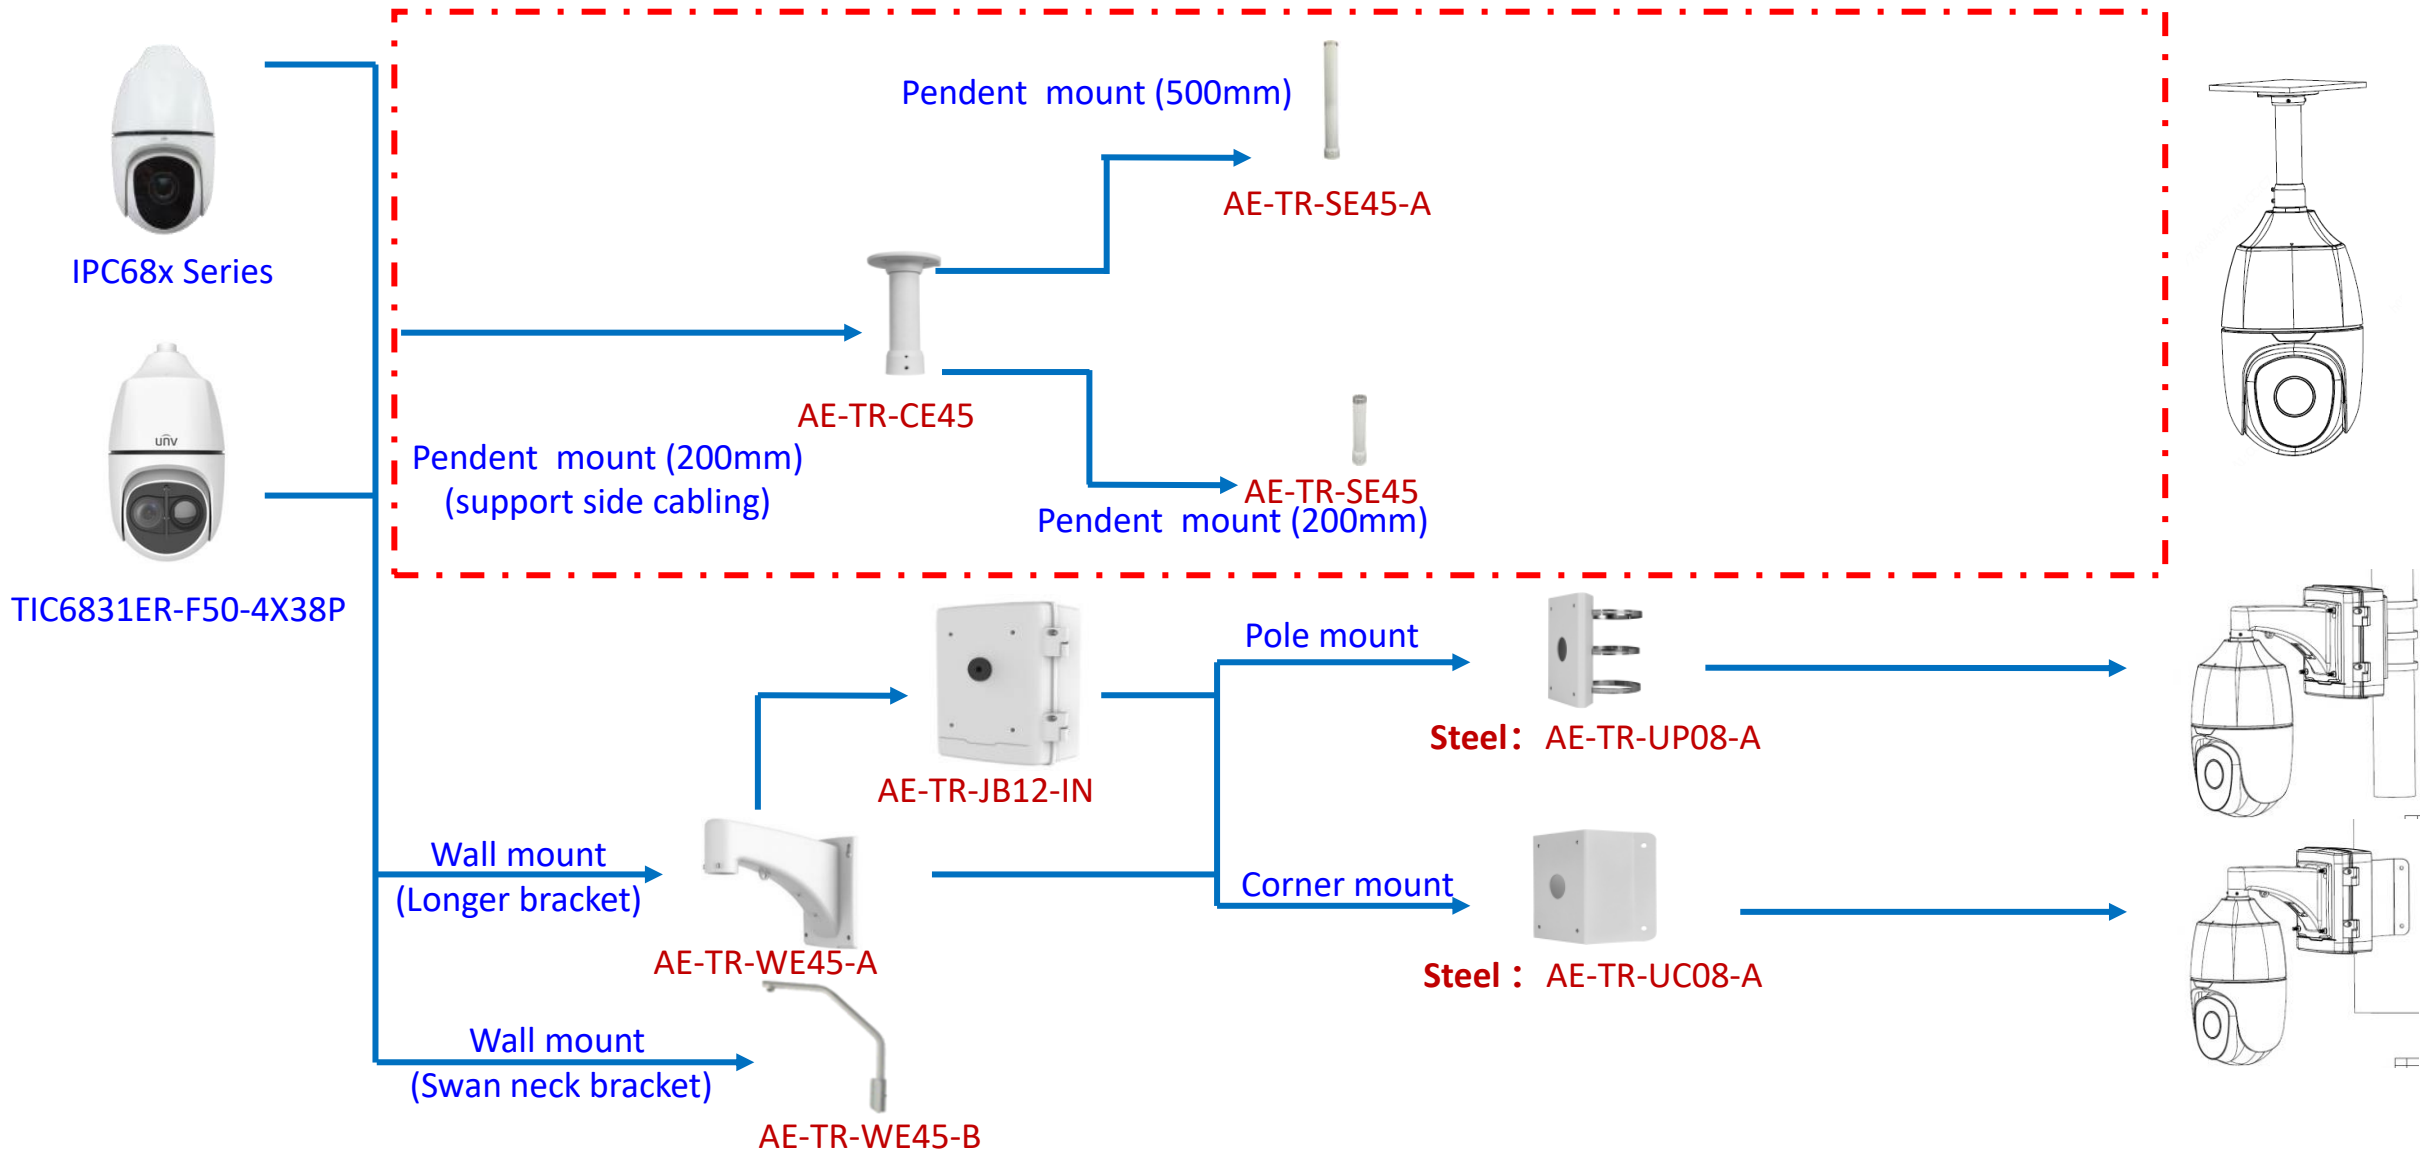

Dome Pendant Mount

AE-TR-CM24-IN

AE-TR-JB03-H-IN

AE-TR-JB07+AE-TR-WM03-B

AE-TR-WM03-B

NPT 3/4" Plastic
Waterproof joint

Optional

AE-TR-A01-IN

Pole mount

AE-TR-UP06-IN

Fisheye camera mount

Bullet camera mount

Mini Bullet camera mount

Outdoor mini PTZ camera mount

IPC675LFW-AX4DUPKC-VG

AE-TR-JB07-IN

Optional

AE-TR-A01-IN

AE-TR-UP06-IN

PTZ camera mount

IPC62xx Series
IPC63xx Series

PTZ camera mount

Indoor PTZ camera mount

IPC6222EI-X33UP-C

In-ceiling mount

AE-TR-FM200-IN

Indoor PTZ camera mount

Positioning system mount

IPC7622 Series

Pedestal installation

No accessory

It is necessary to ensure that the mounting base is firm enough