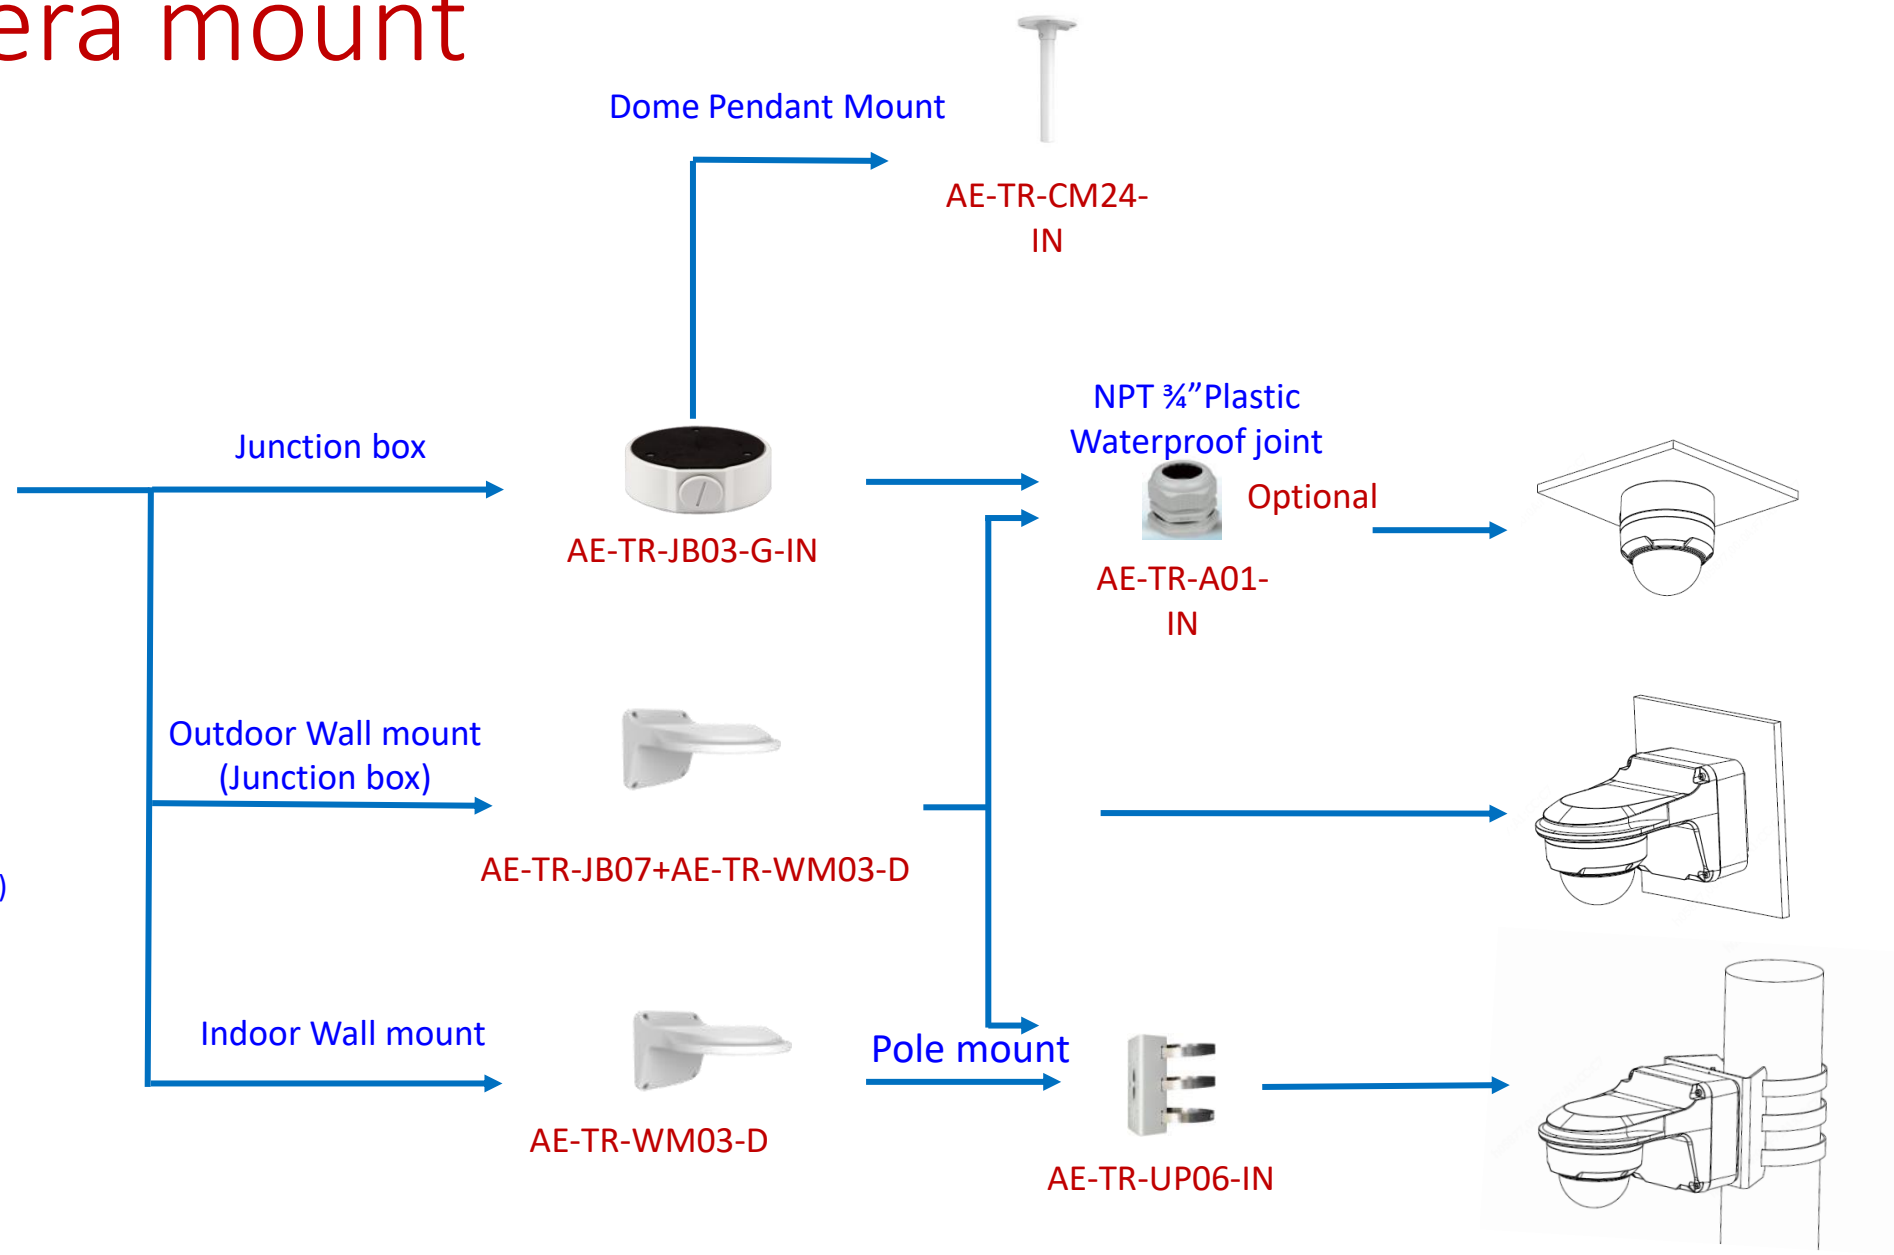

Uniview IPC Accessories Guide

2021-07-22

Dome camera mount

Dome camera mount

Dome camera mount

Eyeball
IPC363X

Mini PTZ series
IPC641X

Harness Free
IPC353X

Dome Pendant Mount

AE-TR-CM24-IN

AE-TR-JB03-H-IN

AE-TR-JB07+AE-TR-WM03-B

AE-TR-WM03-B

NPT 3/4" Plastic
Waterproof joint

Optional

AE-TR-A01-IN

Pole mount

AE-TR-UP06-IN

Fisheye camera mount

Bullet camera mount

Mini Bullet camera mount

Outdoor mini PTZ camera mount

IPC675LFW-AX4DUPKC-VG

AE-TR-JB07-IN

In-ceiling mount

AE-TR-FM200-IN

Indoor PTZ camera mount

Positioning system mount

IPC7622 Series

Pedestal installation

No accessory

It is necessary to ensure that the mounting base is firm enough