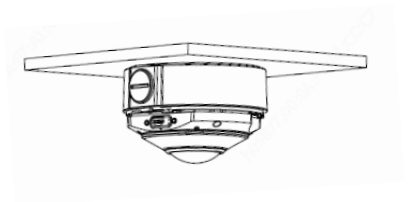

Dome Pendant Mount

AE-TR-CM24-IN

AE-TR-JB03-H-IN

AE-TR-JB07+AE-TR-WM03-B

AE-TR-WM03-B

NPT 3/4" Plastic
Waterproof joint

Optional

AE-TR-A01-IN

Pole mount

AE-TR-UP06-IN

Fisheye camera mount

Bullet camera mount

Mini Bullet camera mount

Outdoor mini PTZ camera mount

IPC675LFW-AX4DUPKC-VG

AE-TR-JB07-IN