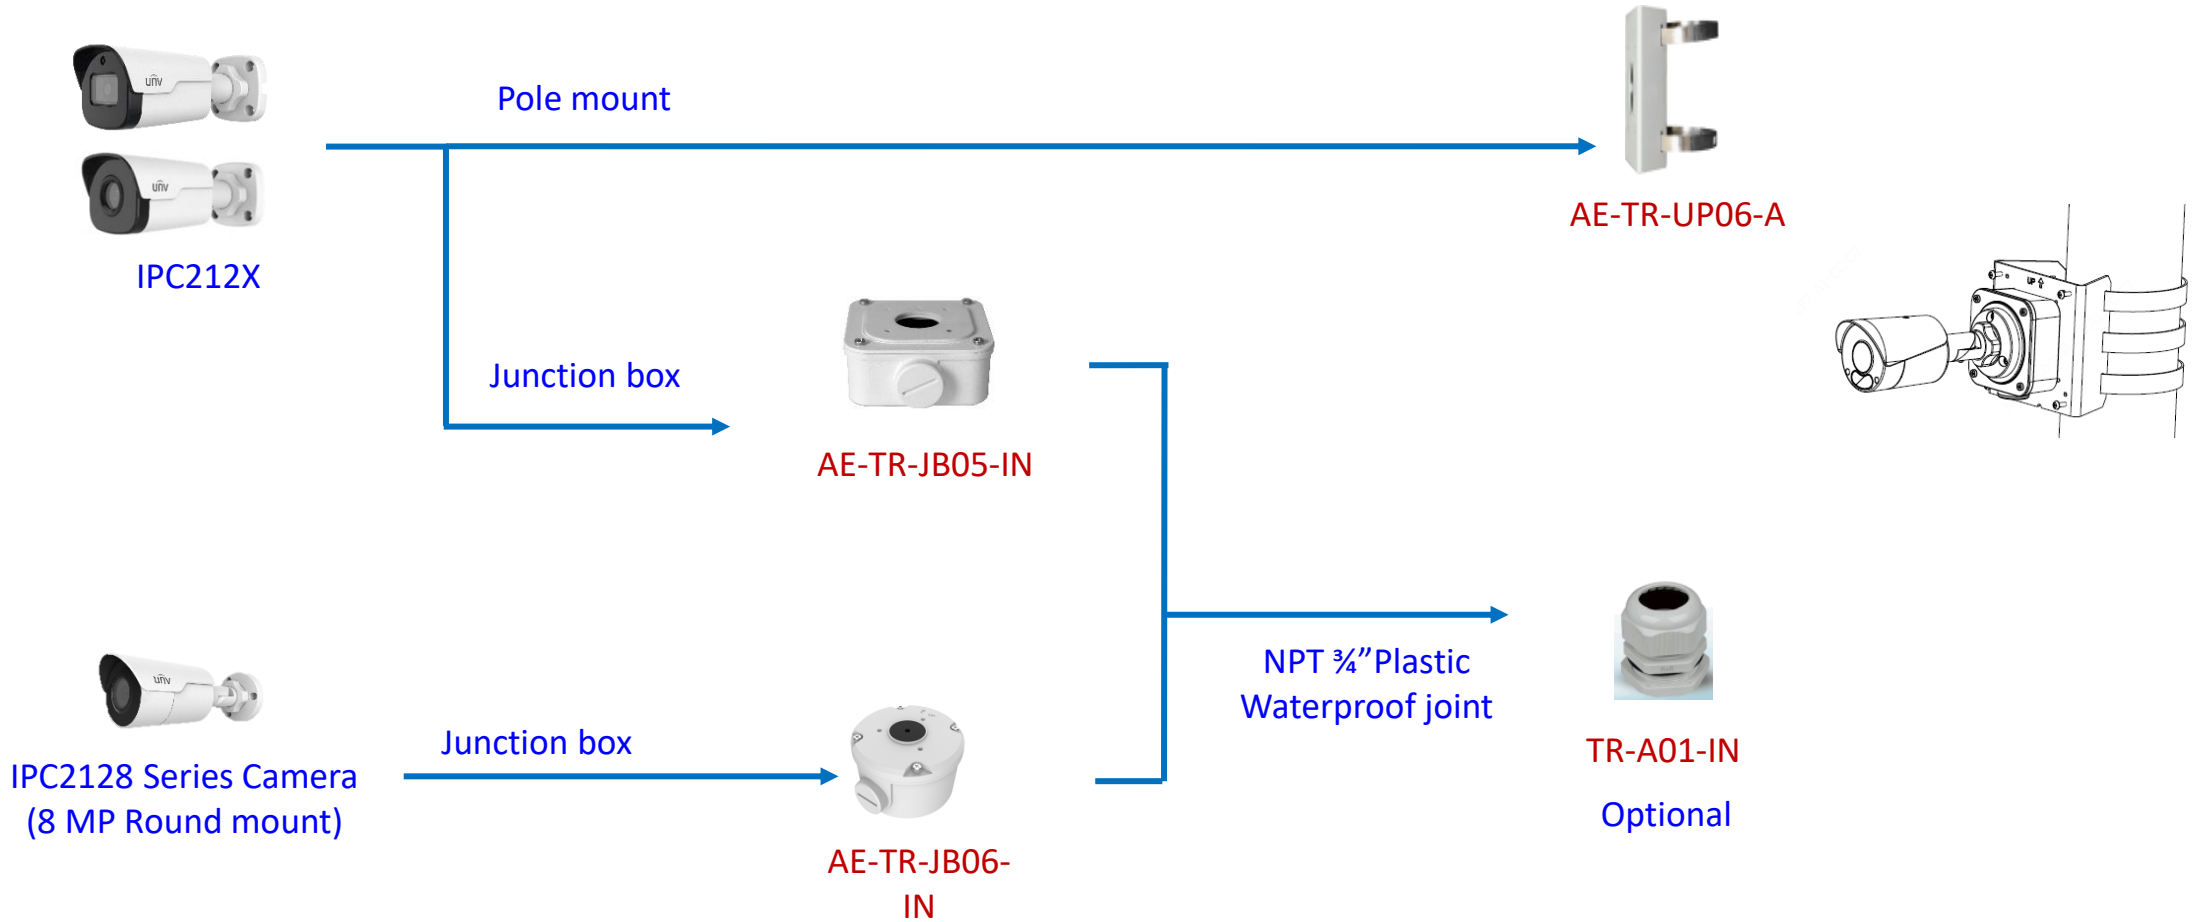

Dome Pendant Mount

AE-TR-CM24-IN

AE-TR-JB03-H-IN

AE-TR-JB07+AE-TR-WM03-B

AE-TR-WM03-B

NPT 3/4" Plastic
Waterproof joint

Optional

AE-TR-A01-IN

Pole mount

AE-TR-UP06-IN

Fisheye camera mount

Bullet camera mount

Mini Bullet camera mount

Outdoor mini PTZ camera mount

IPC675LFW-AX4DUPKC-VG

AE-TR-JB07-IN

In-ceiling mount

AE-TR-FM200-IN

Indoor PTZ camera mount

Positioning system mount

IPC7622 Series

Pedestal installation

No accessory

It is necessary to ensure that the mounting base is firm enough