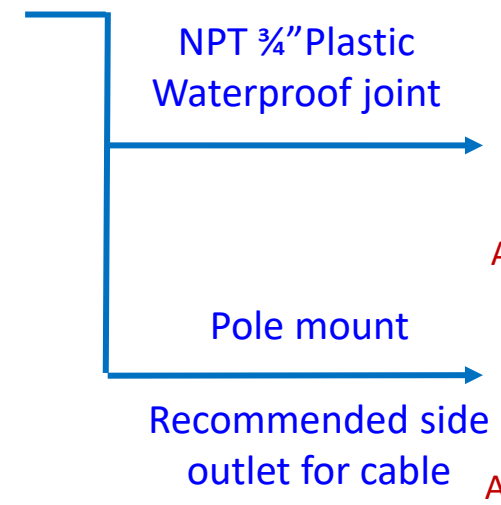

Dome Pendant Mount

AE-TR-CM24-IN

AE-TR-JB03-H-IN

AE-TR-JB07+AE-TR-WM03-B

AE-TR-WM03-B

NPT 3/4" Plastic
Waterproof joint

Optional

AE-TR-A01-IN

Pole mount

AE-TR-UP06-IN

Fisheye camera mount

Bullet camera mount

Mini Bullet camera mount

Outdoor mini PTZ camera mount

IPC675LFW-AX4DUPKC-VG

AE-TR-JB07-IN