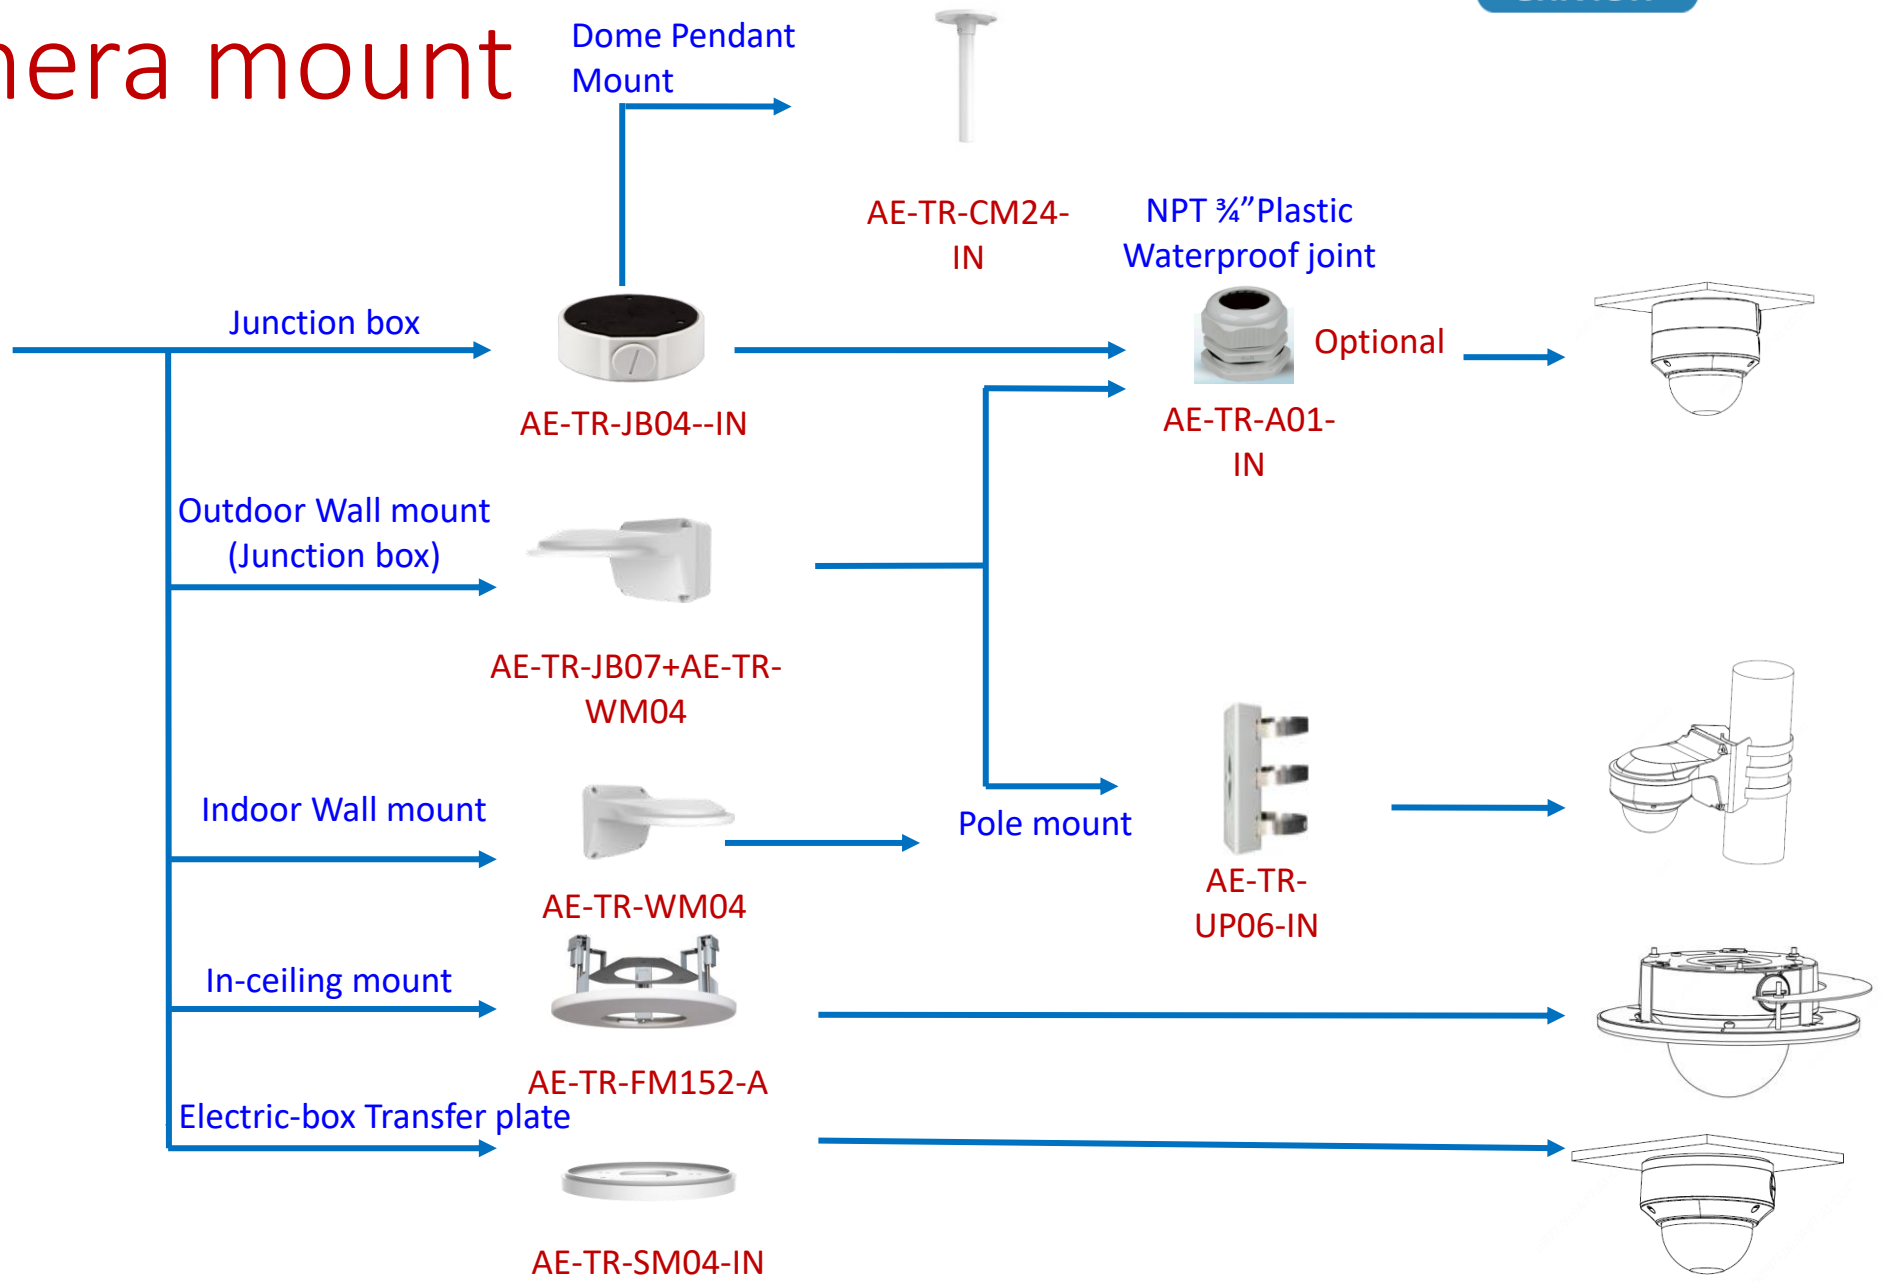

Uniview IPC Accessories Guide

2021-07-22

Dome camera mount

Dome camera mount

Dome camera mount

Eyeball
IPC363X

Mini PTZ series
IPC641X

Harness Free
IPC353X

Dome Pendant Mount

AE-TR-CM24-IN

AE-TR-JB03-H-IN

AE-TR-JB07+AE-TR-WM03-B

AE-TR-WM03-B

NPT 3/4" Plastic
Waterproof joint

Optional

AE-TR-A01-IN

Pole mount

AE-TR-UP06-IN

Fisheye camera mount

Bullet camera mount

Mini Bullet camera mount

Outdoor mini PTZ camera mount

IPC675LFW-AX4DUPKC-VG

AE-TR-JB07-IN

In-ceiling mount

AE-TR-FM200-IN

Indoor PTZ camera mount

Positioning system mount

IPC7622 Series

Pedestal installation

No accessory

It is necessary to ensure that the mounting base is firm enough