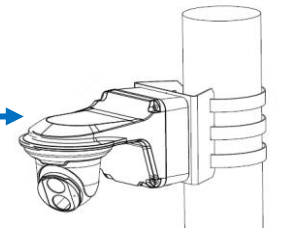

Dome Pendant Mount

AE-TR-CM24-IN

AE-TR-JB03-H-IN

AE-TR-JB07+AE-TR-WM03-B

AE-TR-WM03-B

NPT 3/4" Plastic
Waterproof joint

Optional

AE-TR-A01-IN

Pole mount

AE-TR-UP06-IN

Fisheye camera mount

Bullet camera mount

Mini Bullet camera mount

Outdoor mini PTZ camera mount

IPC675LFW-AX4DUPKC-VG

AE-TR-JB07-IN