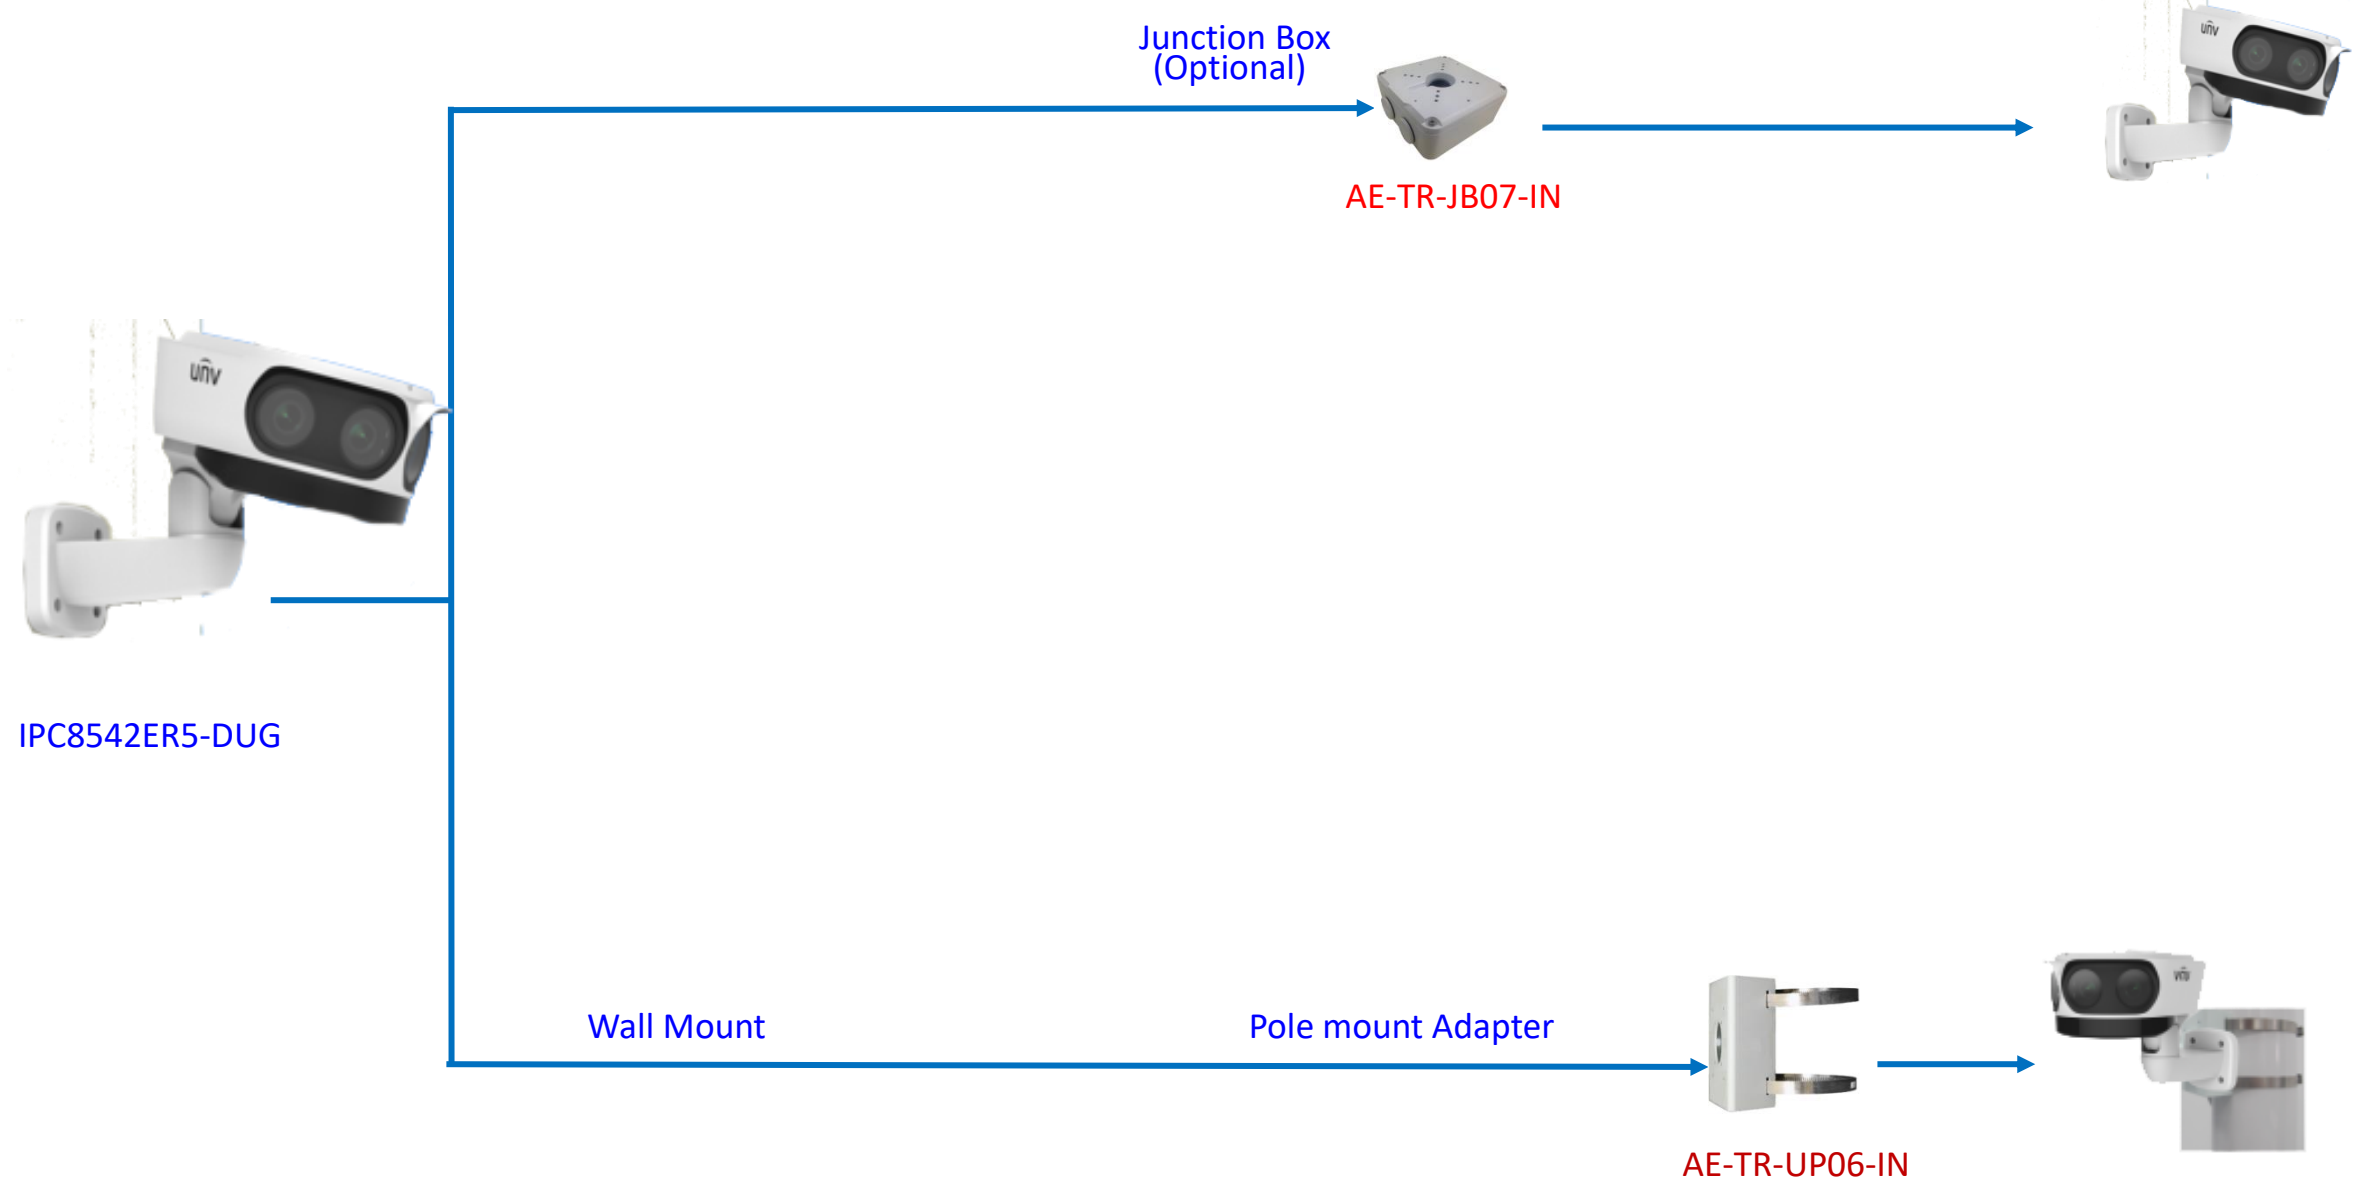

Dome Pendant Mount

AE-TR-CM24-IN

AE-TR-JB03-H-IN

AE-TR-JB07+AE-TR-WM03-B

AE-TR-WM03-B

NPT 3/4" Plastic
Waterproof joint

Optional

AE-TR-A01-IN

Pole mount

AE-TR-UP06-IN

Fisheye camera mount

Bullet camera mount

Mini Bullet camera mount

Outdoor mini PTZ camera mount

IPC675LFW-AX4DUPKC-VG

AE-TR-JB07-IN

Optional

AE-TR-A01-IN

AE-TR-UP06-IN

PTZ camera mount

IPC62xx Series
IPC63xx Series

PTZ camera mount

Indoor PTZ camera mount

IPC6222EI-X33UP-C

In-ceiling mount

AE-TR-FM200-IN

Indoor PTZ camera mount

Positioning system mount

IPC7622 Series

Pedestal installation

No accessory

It is necessary to ensure that the mounting base is firm enough