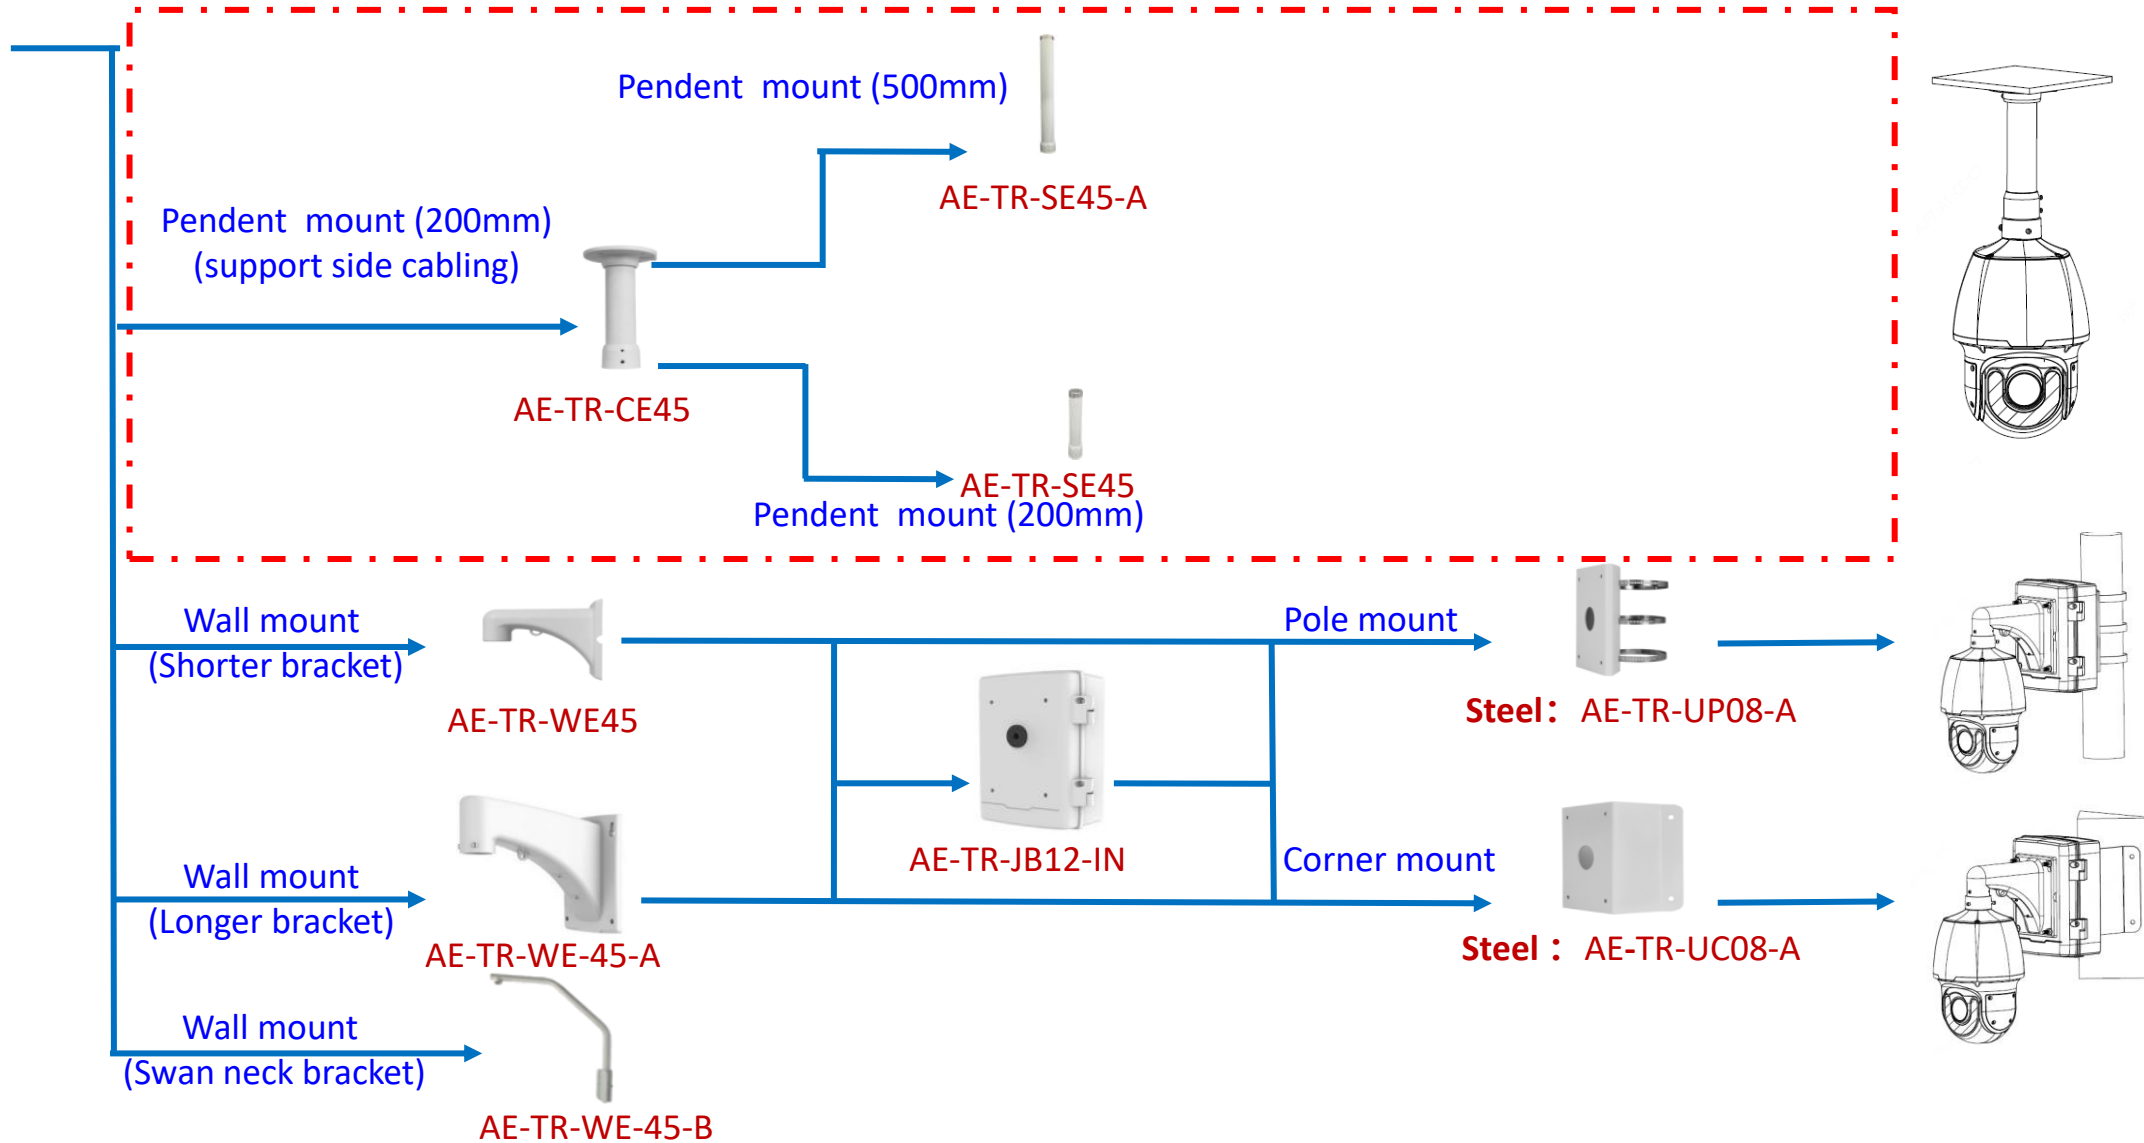

Optional

AE-TR-A01-IN

AE-TR-UP06-IN

PTZ camera mount

IPC62xx Series
IPC63xx Series

PTZ camera mount

Indoor PTZ camera mount

IPC6222EI-X33UP-C

In-ceiling mount

AE-TR-FM200-IN

Indoor PTZ camera mount

Positioning system mount

IPC7622 Series

Pedestal installation

No accessory

It is necessary to ensure that the mounting base is firm enough