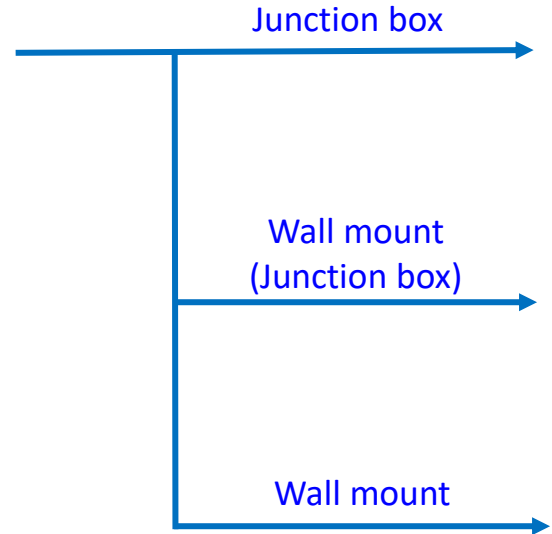

Dome Pendant Mount

AE-TR-CM24-IN

AE-TR-JB03-H-IN

AE-TR-JB07+AE-TR-WM03-B

AE-TR-WM03-B

NPT 3/4" Plastic
Waterproof joint

Optional

AE-TR-A01-IN