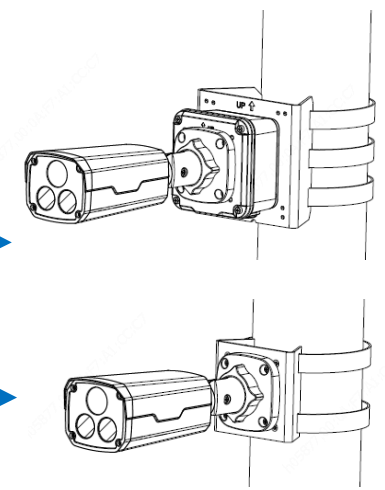

Dome Pendant Mount

AE-TR-CM24-IN

AE-TR-JB03-H-IN

AE-TR-JB07+AE-TR-WM03-B

AE-TR-WM03-B

NPT 3/4" Plastic
Waterproof joint

Optional

AE-TR-A01-IN

Pole mount

AE-TR-UP06-IN

Fisheye camera mount

Bullet camera mount

Mini Bullet camera mount

Outdoor mini PTZ camera mount

IPC675LFW-AX4DUPKC-VG

AE-TR-JB07-IN