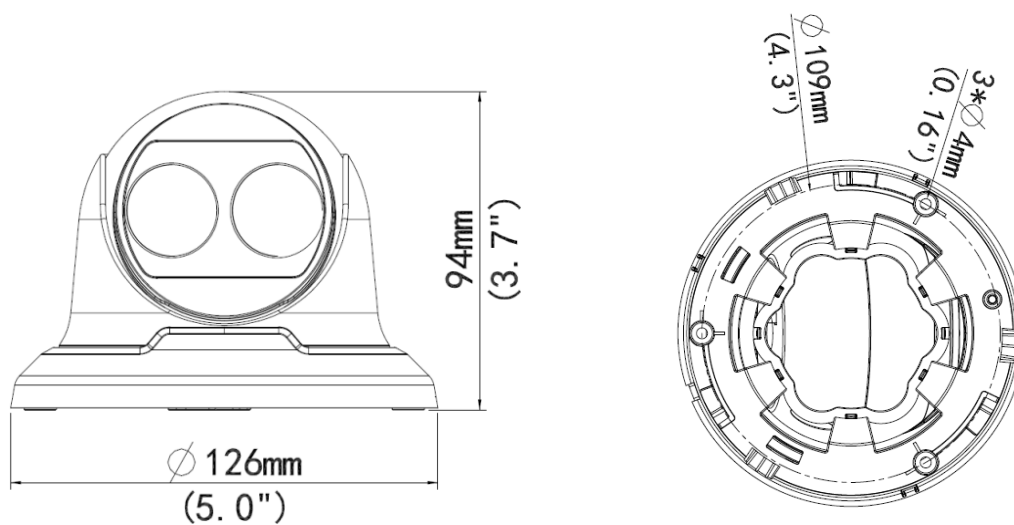

## Key Features

- High quality image with 4MP, 1/3"CMOS sensor
- 4MP (2560\*1440)@25/20fps; 3MP (2304\*1296)@30/25fps; 2MP (1920\*1080)@30/25fps; 720P (1280\*720)@30/25fps
- Ultra 265, H.265, H.264, MJPEG
- Smart IR, up to 30m (98ft) IR distance
- Supports 128 G Micro SD card
- Support PoE power supply
- 3-Axis

## Specifications

	EC-T4F28M				
<b>Camera</b>					
Sensor	1/3", 4.0 megapixel, progressive scan, CMOS				
Min. Illumination	Colour: 0.01Lux (F2.0, AGC ON) 0Lux with IR				
Day/Night	IR-cut filter with auto switch (ICR)				
Shutter	Auto/Manual, 1 ~ 1/100000s				
Adjustment angle	Pan: 0° ~ 360°, Tilt: 0° ~ 75°, Rotate: 0° ~ 360°				
S/N	>56dB				
WDR	DWDR				
<b>Lens</b>					
Lens Type	2.8mm @2.0, Fixed-focal				
Lens Mount	M12				
Angle of View (H)	97.0°	79.0°			
Angle of View (V)	52.2°	42.3°			
Angle of View (O)	107.5°	85.1°			
<b>DORI</b>					
DORI Distance	Lens (mm)	Detect (m)	Observe (m)	Recognize (m)	Identify (m)
	2.8	63.0	25.2	12.6	6.3
<b>Illuminator</b>					
IR Range	Up to 30m (98ft) IR range				
Wavelength	850nm				
IR On/Off Control	Auto/Manual				
<b>Video</b>					
Video Compression	Ultra 265, H.265, H.264, MJPEG				
H.264 code profile	Baseline profile, Main profile, High profile				
Frame Rate	Main Stream: 4MP (2560*1440), Max 25fps; 3MP (2304*1296), Max 30fps; 1080P (1920*1080), Max 30fps; 720P (1280*720), Max 30fps Sub Stream: 4CIF (704*576), Max 30fps; 640*360, Max 30fps; 2CIF (704*288), Max 30fps; CIF (352*288), Max 30fps;				
Video Bit Rate	128 Kbps~6144 kbps				
U-code	Supported				
OSD	Up to 4 OSDs				
Privacy Mask	Up to 4 areas				
ROI	Up to 8 areas				
Motion Detection	Up to 4 areas				
<b>Image</b>					
White Balance	Auto/Outdoor/Fine Tune/Sodium Lamp/Locked/Auto2				
Image Setting	Image rotation, brightness, saturation, contrast, sharpness, gain adjustable by web browser				
Digital noise reduction	2D/3D DNR				
Smart IR	Support				
Flip	Normal/Vertical/Horizontal/180°				
Dewarping	N/A				

## Dimensions